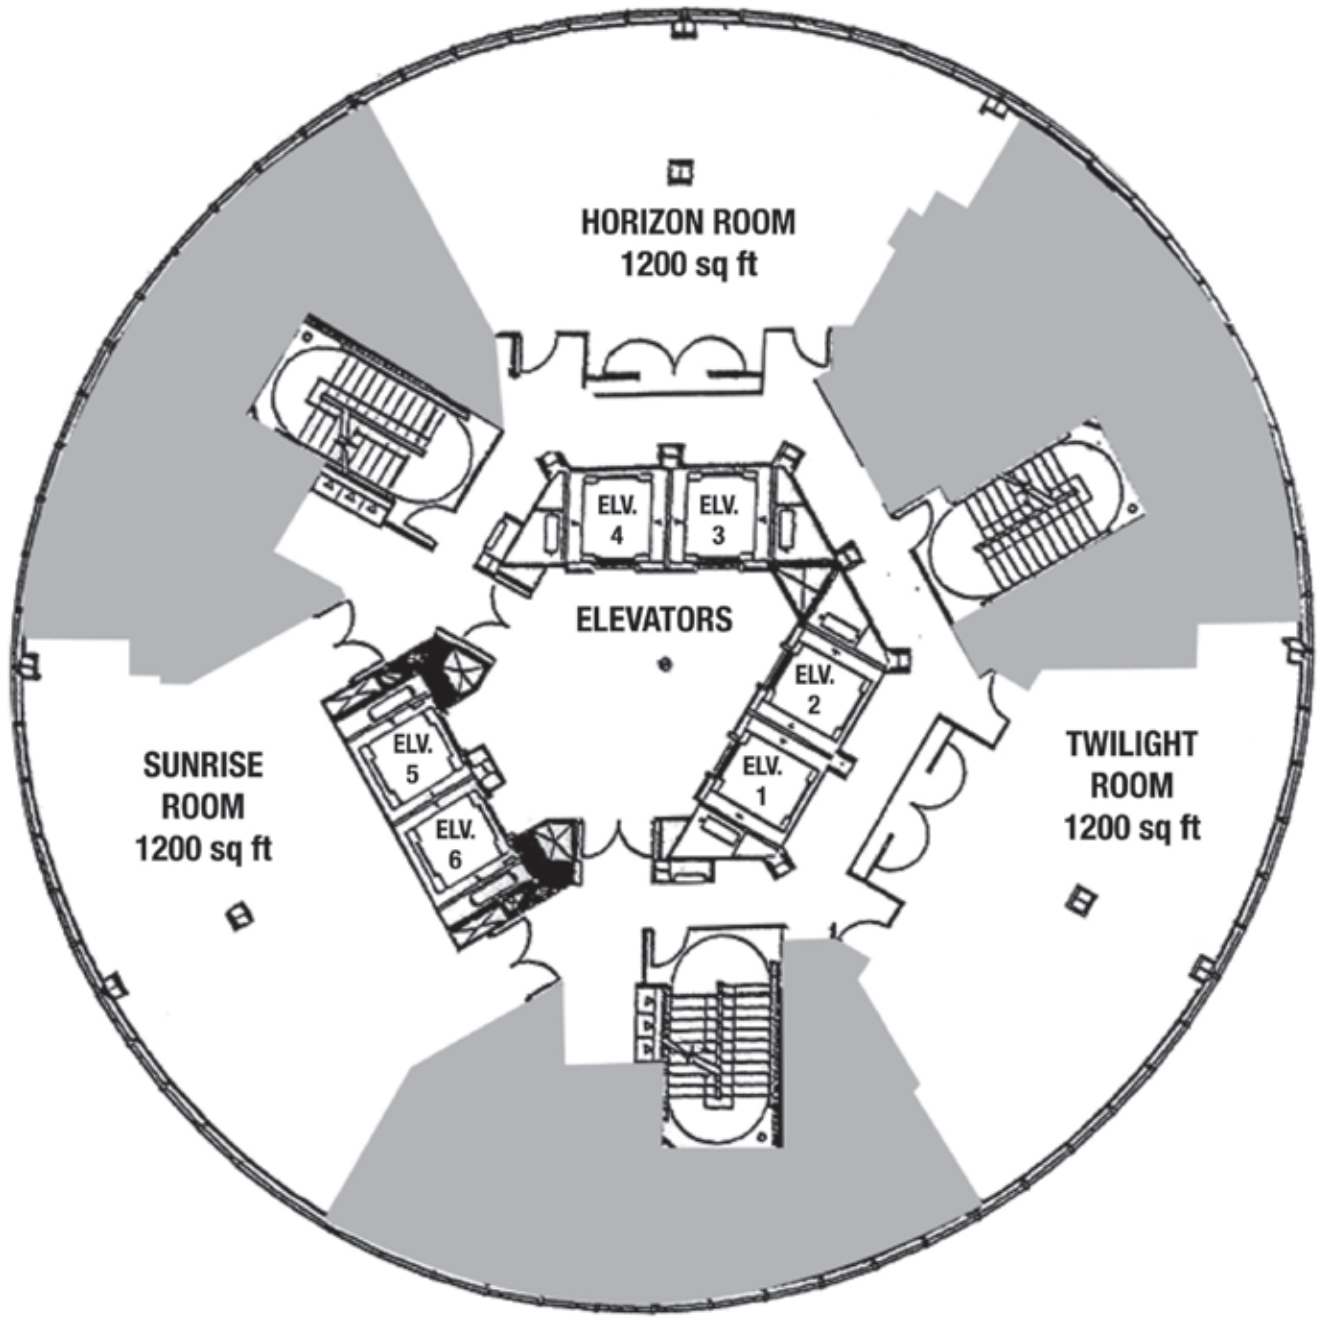

THE
STRATTM
HOTEL ▪ CASINO ▪ TOWER

Meetings & Events

The STRAT Theater

Level 24

Level 103 • Skypod

Level 104 • Tower