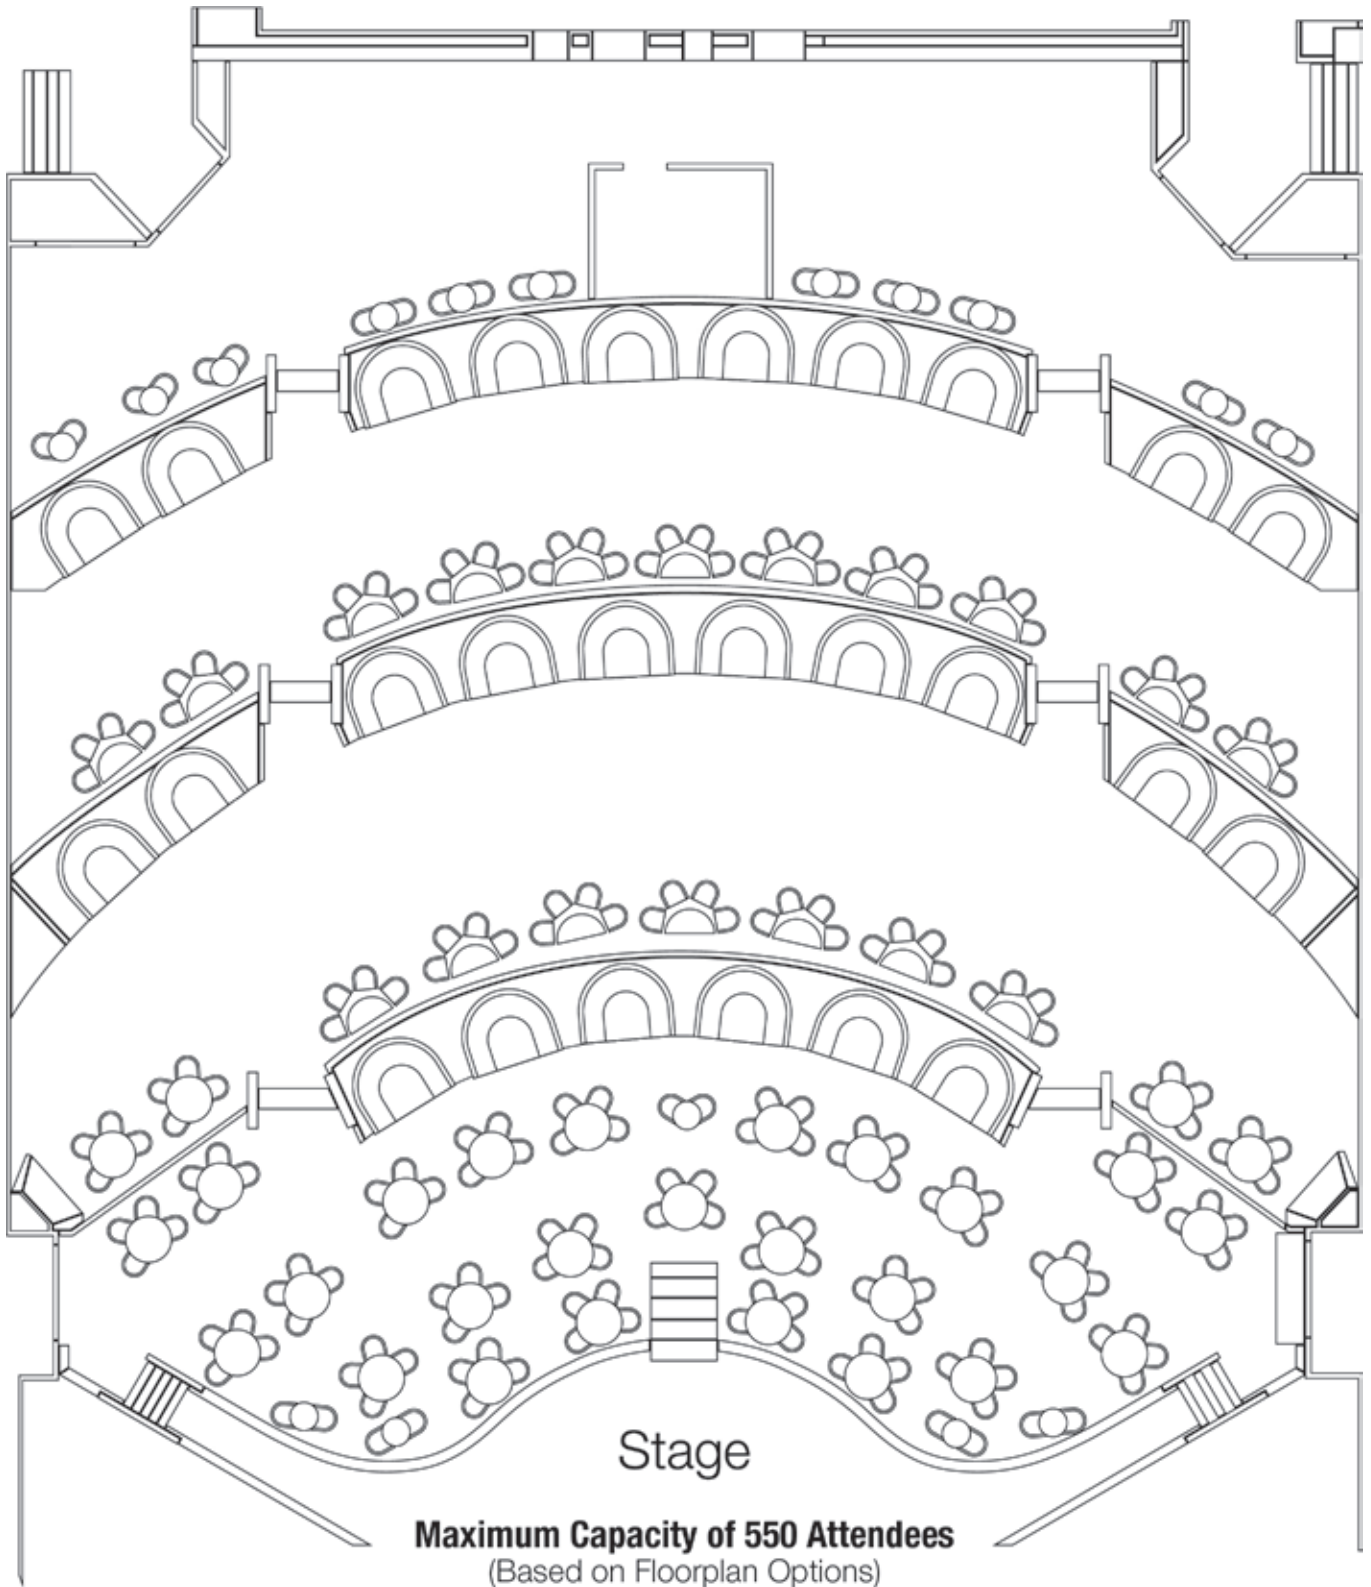

THE
STRATTM
HOTEL ▪ CASINO ▪ TOWER

Meetings & Events

The STRAT Theater

Level 24

Level 103 • Skypod

Level 104 • Tower