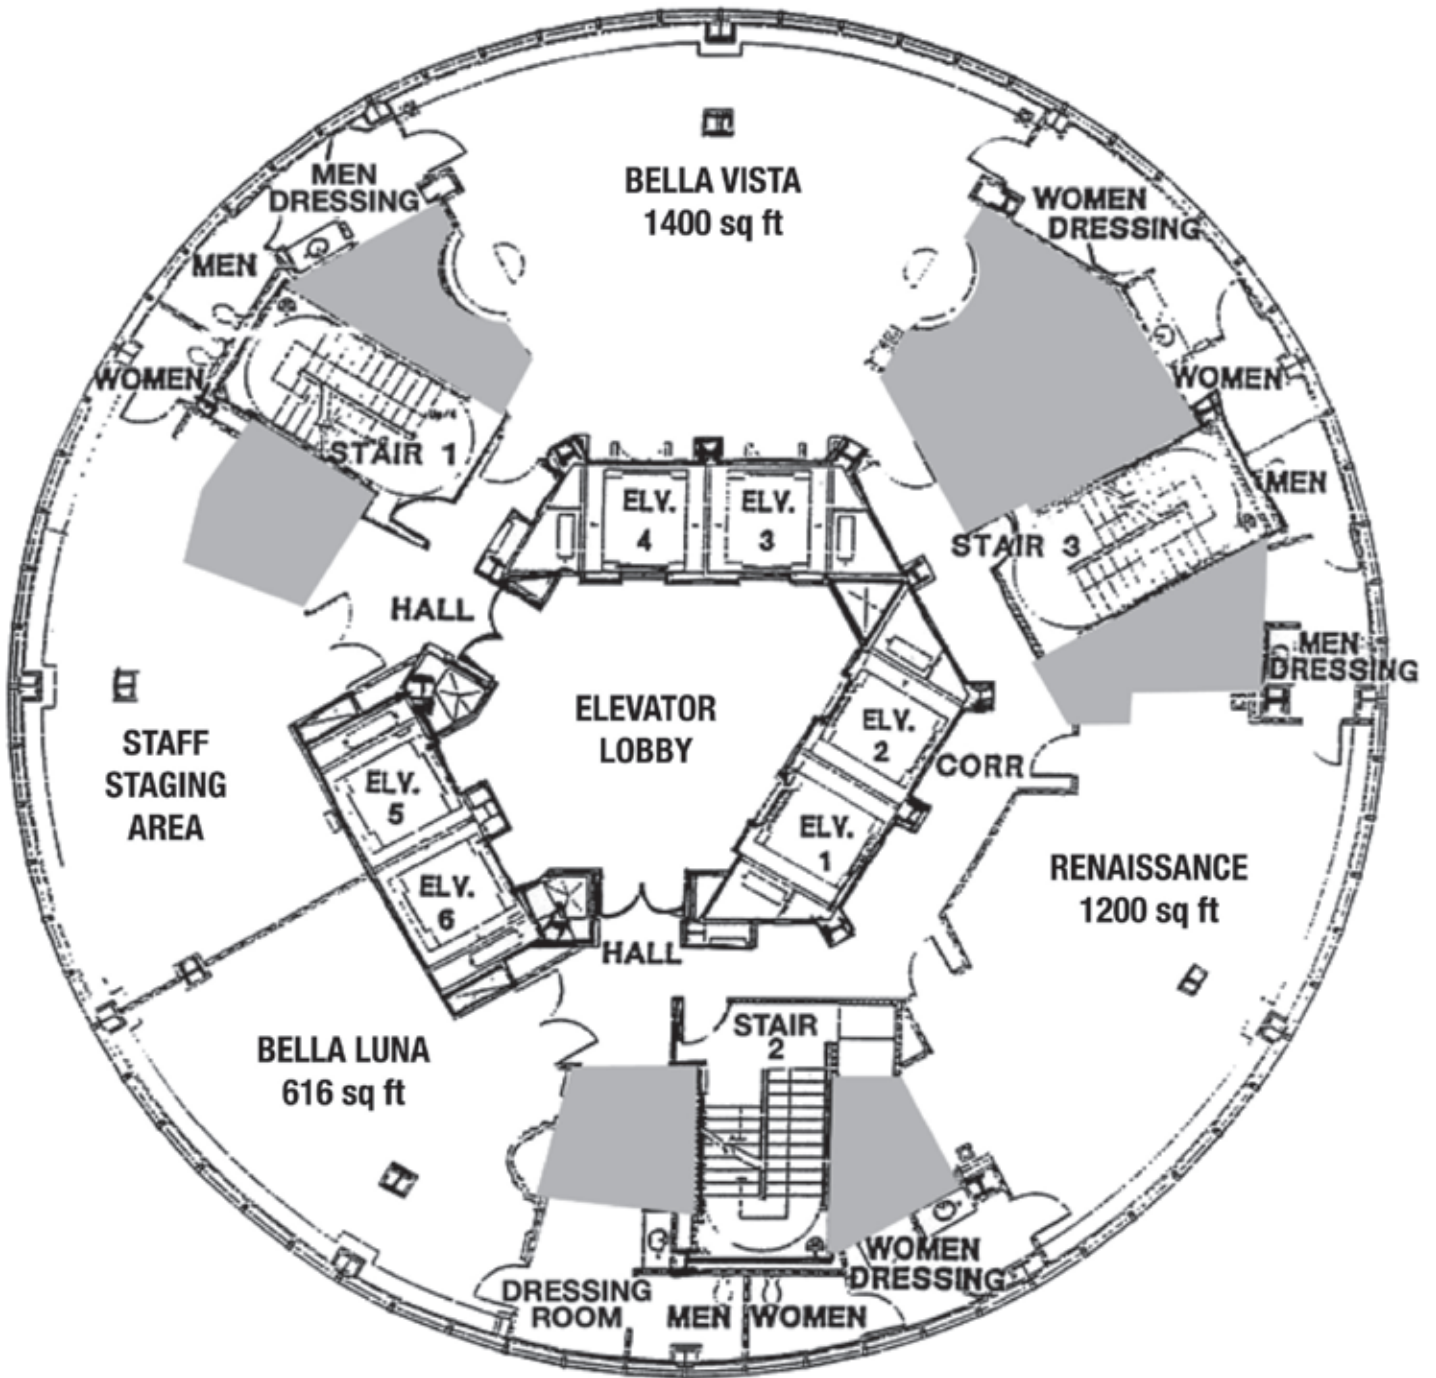

THE
STRATTM
HOTEL ▪ CASINO ▪ TOWER

Meetings & Events

The STRAT Theater

Level 24

Level 103 • Skypod

Level 104 • Tower